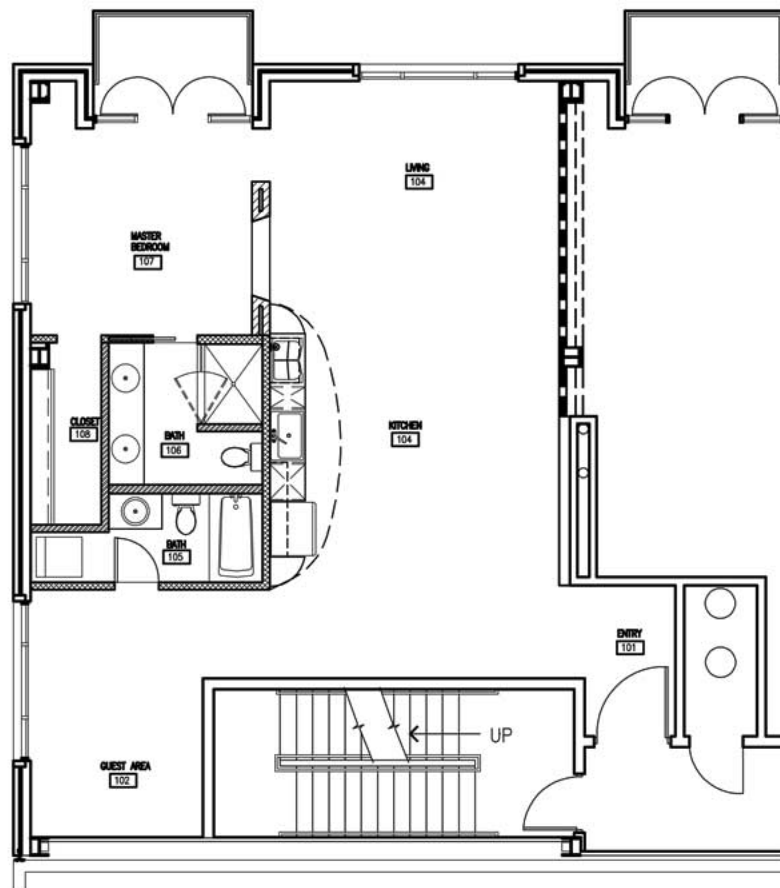

100 Gold Avenue SW | Albuquerque, NM 87102
505.244.0028 | 505.244.0029 fax
goldavenuelofts.com

Mountain Vista

 Floor Plan - Fifth Floor Unit 508
Scale: 1/4" = 10'