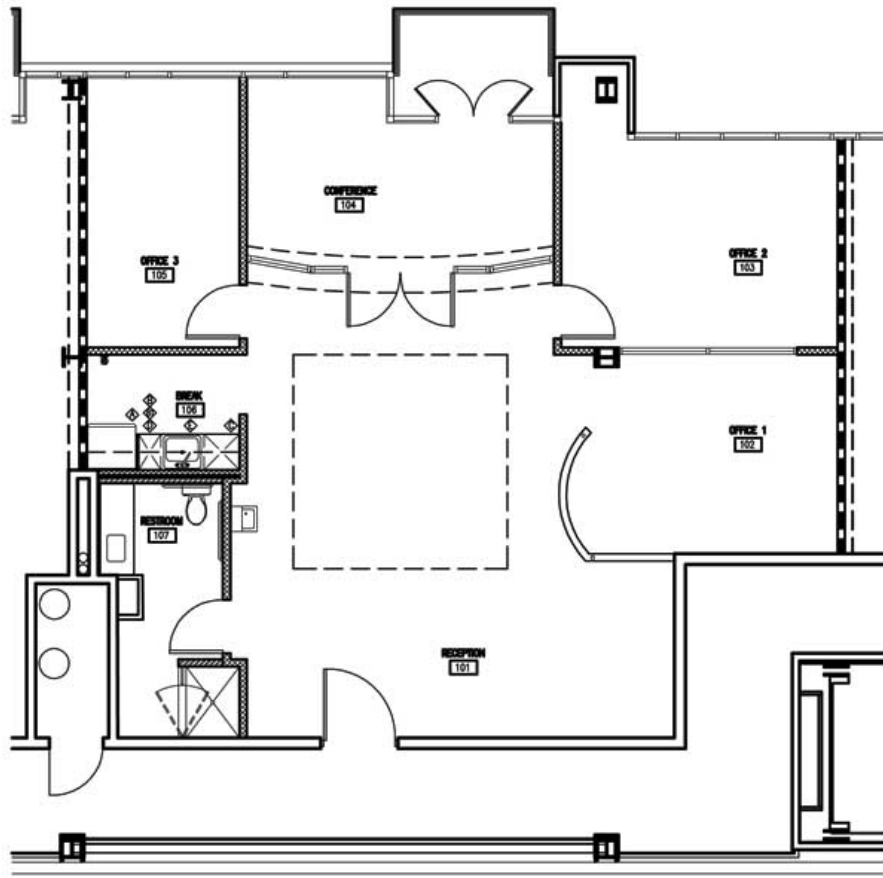

100 Gold Avenue SW | Albuquerque, NM 87102
505.244.0028 | 505.244.0029 *fax*
goldavenuelofts.com

Metro Vista

 1 Floor Plan - Second Floor Unit 205
Scale: 1/4" = 1'-0"