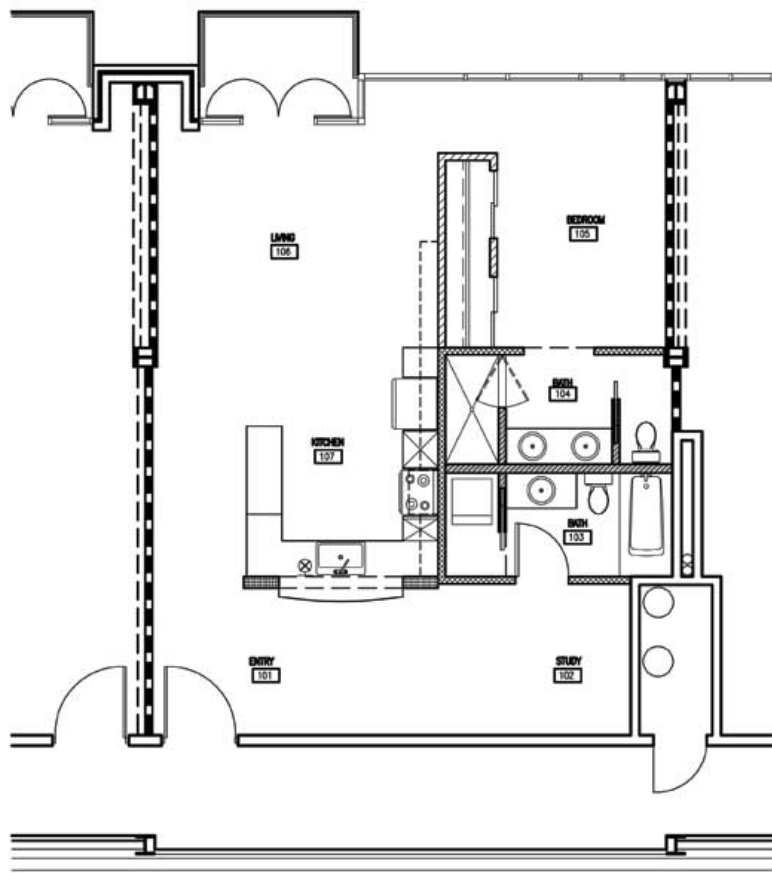

100 Gold Avenue SW | Albuquerque, NM 87102
505.244.0028 | 505.244.0029 *fax*
goldavenuelofts.com

Mesa Vista

 1 Floor Plan - Fourth Floor Unit 406
Scale: 1/4" = 1'0"